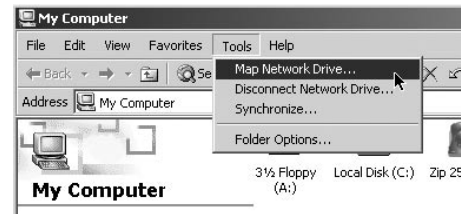

Daospace Home Folder

Windows 2000 or XP

- 1 Double click the **My Computer** icon on your desktop.
- 2 Select **Map Network Drive** under the **Tools** subheading.

- 3 Inside the **Map Network Drive** window select drive letter **H** or other free letter